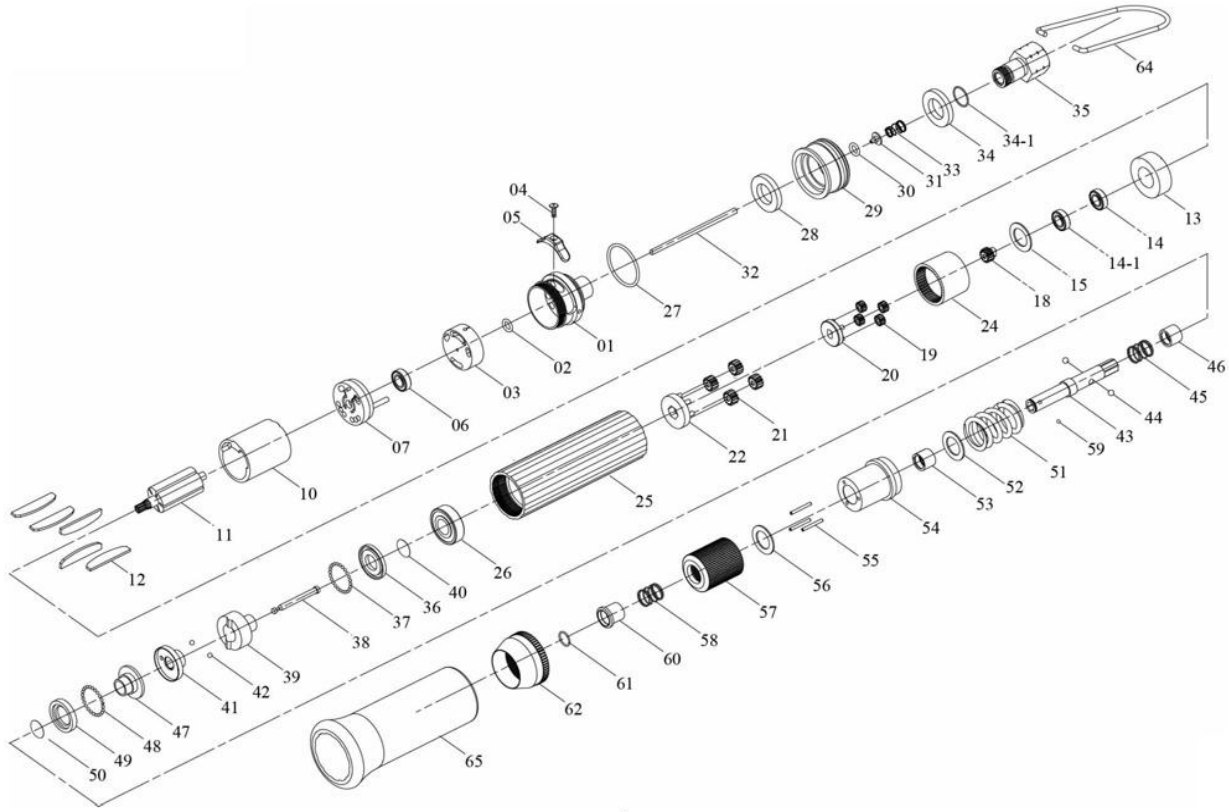

OS-38PB **GAV** HAVALI SHUT-OFF TORNAVIDA

ITEM NO.	DESCRIPTION	Q'TY	ITEM NO.	DESCRIPTION	Q'TY
1	End Housing (Blue)	1	35	Air Inlet Bushing	1
2	O Ring	1	36	Retainer	1
3	Valve	1	37	Ball	28
4	Set Screw And Washer	1	38	Pilot Pin	1
5	Switch	1	39	Rear Clutch	1
6	Ball Bearing	1	40	C Ring	1
7	End Plate	1	41	Center Clutch	1
10	Cylinder	1	42	Ball	2
11	Rotor	1	43	Anvil	1
12	Blade	5	44	Ball	2
13	Front Plate	1	45	Spring	1
14	Ball Bearing	1	46	Slide Base	1
14-1	Ball Bearing	1	47	End Clutch	1
15	Washer	1	48	Ball	22
18	18T Plant Gear	1	49	Ball Race	1
19	12T Plate Gear	4	50	C Ring	1
20	Third Gear Cage and Main Gear	1	51	Torque Spring	1
21	12T Plant Gear	4	52	Washer	1
22	Third Gear Cage	1	53	Anvil Bushing	1
24	Internal Gear	1	54	Clutch Housing	1
25	Center Housing (Blue)	1	55	Needle Pin	3
26	Ball Bearing	1	56	Regulation Washer	1
27	O Ring	1	57	Torque Ring	1
28	Silencer	2	58	Spring	1
29	Exhaust Deflector	1	59	Ball	1
30	O Ring	1	60	Bit Slide Sleeve	1
31	Valve Plate	1	61	C Ring	1
32	Operating Rod	1	62	Rear Housing	1
33	Cone Spring	1	64	Suspension Ring	1
34	Silencer	1	65	Soft Cover	1
34-1	O Ring	1			